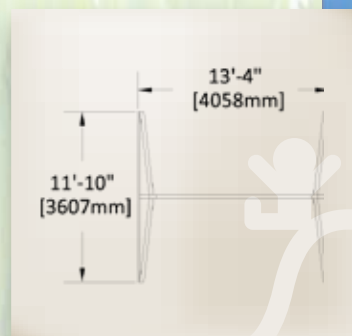

FREE STANDING SINGLE BEAM